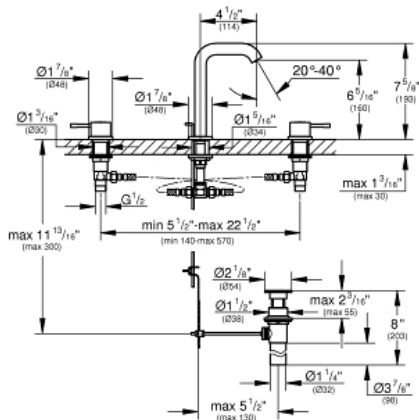

ESSENCE 8" Widespread Two-Handle Bathroom Faucet M-Size

MODEL # 20297ENA

GROHE America, Inc | 200 North Gary Avenue, Suite G, Roselle, IL 60172
Phone: +1 (800) 444-7643 | Fax: +1 (800) 225-2778 | us-customerservice@grohe.com

Pure Freude an Wasser

Product Description:

8" Widespread Two-Handle Bathroom Faucet M-Size

Standard Specification:

- 1/2" ceramic cartridge (90° turn)
- GROHE StarLight finish
- GROHE EcoJoy Mousseur 1.2 gpm
- GROHE QuickFix rapid installation system
- Spout with flow control
- 1 1/4" pop-up waste set
- Pressure resistant flexible connection hoses (between spout and side valves)
- 1/2" x 7/16" union nut

Applicable Codes & Standards:

- Energy Policy Act of 1992
- NSF 61
- ASME A112.18.1/CSA B125.1
- US Federal and State material regulations
- EPA WaterSense®
- ICC/ANSI A117.1

Color:

- 20297ENA Brushed Nickel